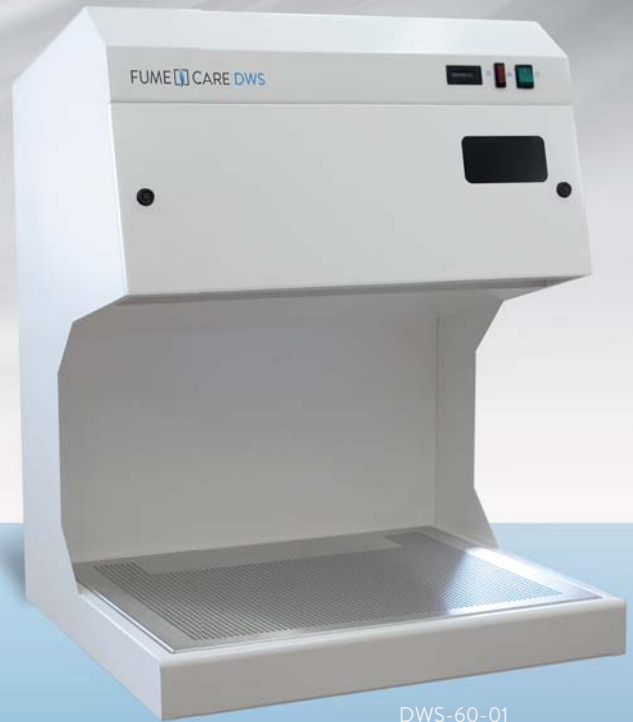

# DWS

- a bench mounted, recirculatory, downflow workstation -

FUME [ ] CARE

## DWS

The DWS is a compact bench mounted Downflow Workstation. It is ideal for operators handling harmful substances that require unrestricted access to their work area. Simply plug-in for immediate use.

Carbon and HEPA filters are available to suit most laboratory applications.

The stainless steel tray is removable for easy cleaning.

Internal lighting illuminates the work surface.

The safety alarm will alert the operator if face velocity falls below 0.3 M/Sec.

DWS-60-01

Designed by leading fume filtration specialist, John Haugh

Product manufactured in ISO 9001 quality controlled facilities

Catalogue No	DWS-60-01	DWS-90-01	DWS-120-01
Dimensions (WxDxH), mm	620 x 580 x 800	920 x 580 x 800	1220 x 580 x 800
Main Filter Weight	8	16	16
Airflow (m3/hr)	248	493	493
Working Height, mm	400		
Prefilter	1 (efficiencies superior to 99.6%)		
Face Velocity (m3/sec)	>0.5		
Electrical Supply	Single Phase, 230v, 50Hz		
Noise (dBA)	55		
Switches	Mains ON/OFF		
Monitoring	Low Airflow Indicator		
Lighting (watts)	18		
Fan	Low Noise Centrifugal		
Cabinet Construction	Epoxy coated mild steel / Stainless Steel Work Surface		