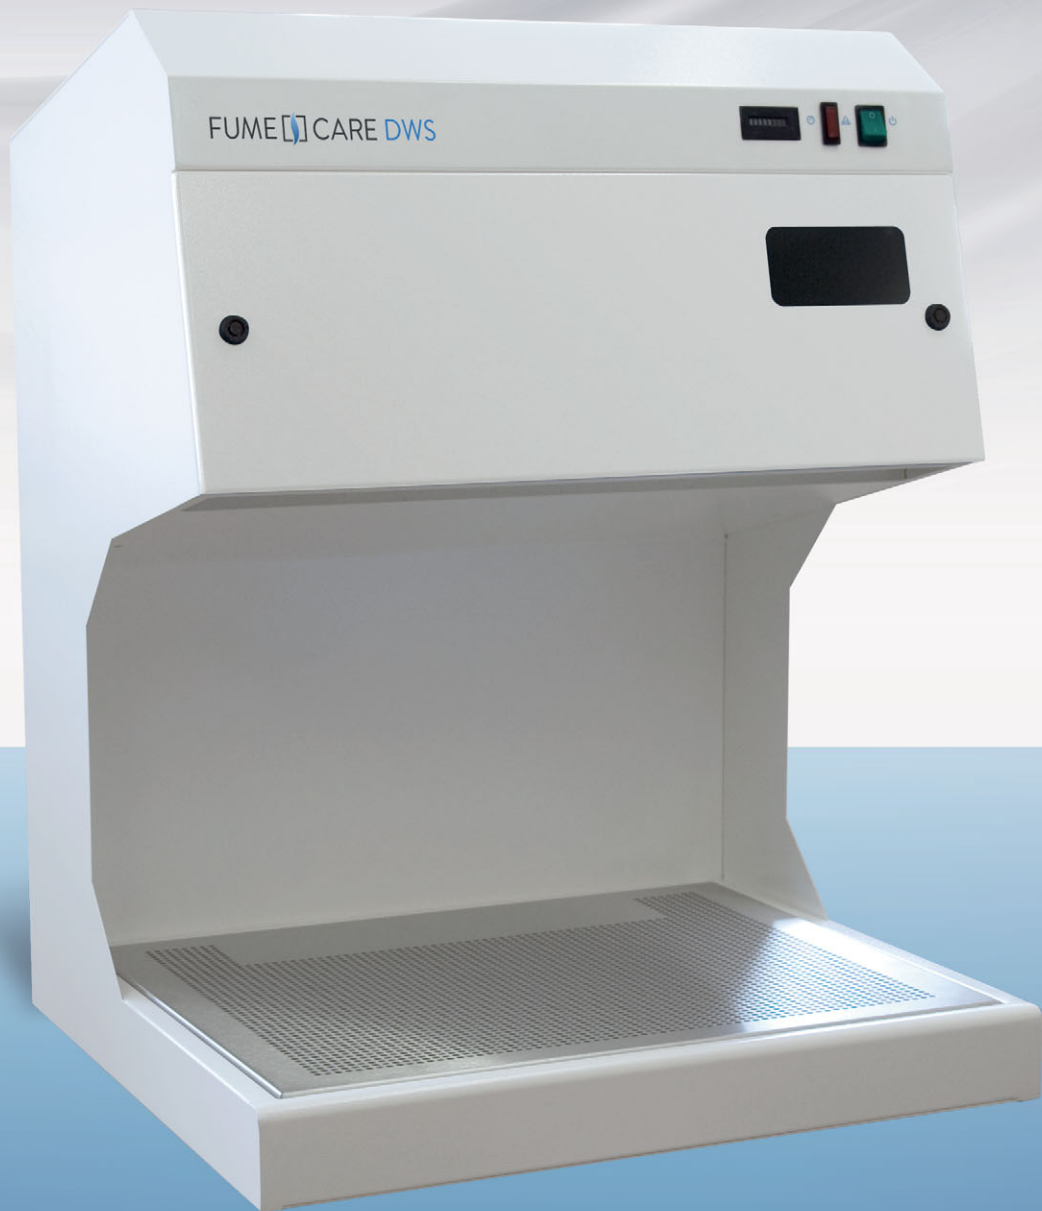

# DWS

- a bench mounted, recirculatory, downflow workstation -

FUME [ ] CARE

## DWS

The DWS is a compact bench mounted Downflow Workstation. It is ideal for operators handling harmful substances that require unrestricted access to their work area. Simply plug-in for immediate use.

Harmful fumes pass through the units filters, re-circulating clean air back into the laboratory.

There is no need for expensive ducting to be installed due to the units recirculatory airflow.

Its ductless construction allows for the unit to be easily moved.

Carbon and HEPA filters are available to suit most laboratory applications.

The stainless steel tray is removable for easy cleaning.

Internal lighting illuminates the work surface.

The safety alarm will alert the operator if face velocity falls below 0.3 M/Sec.